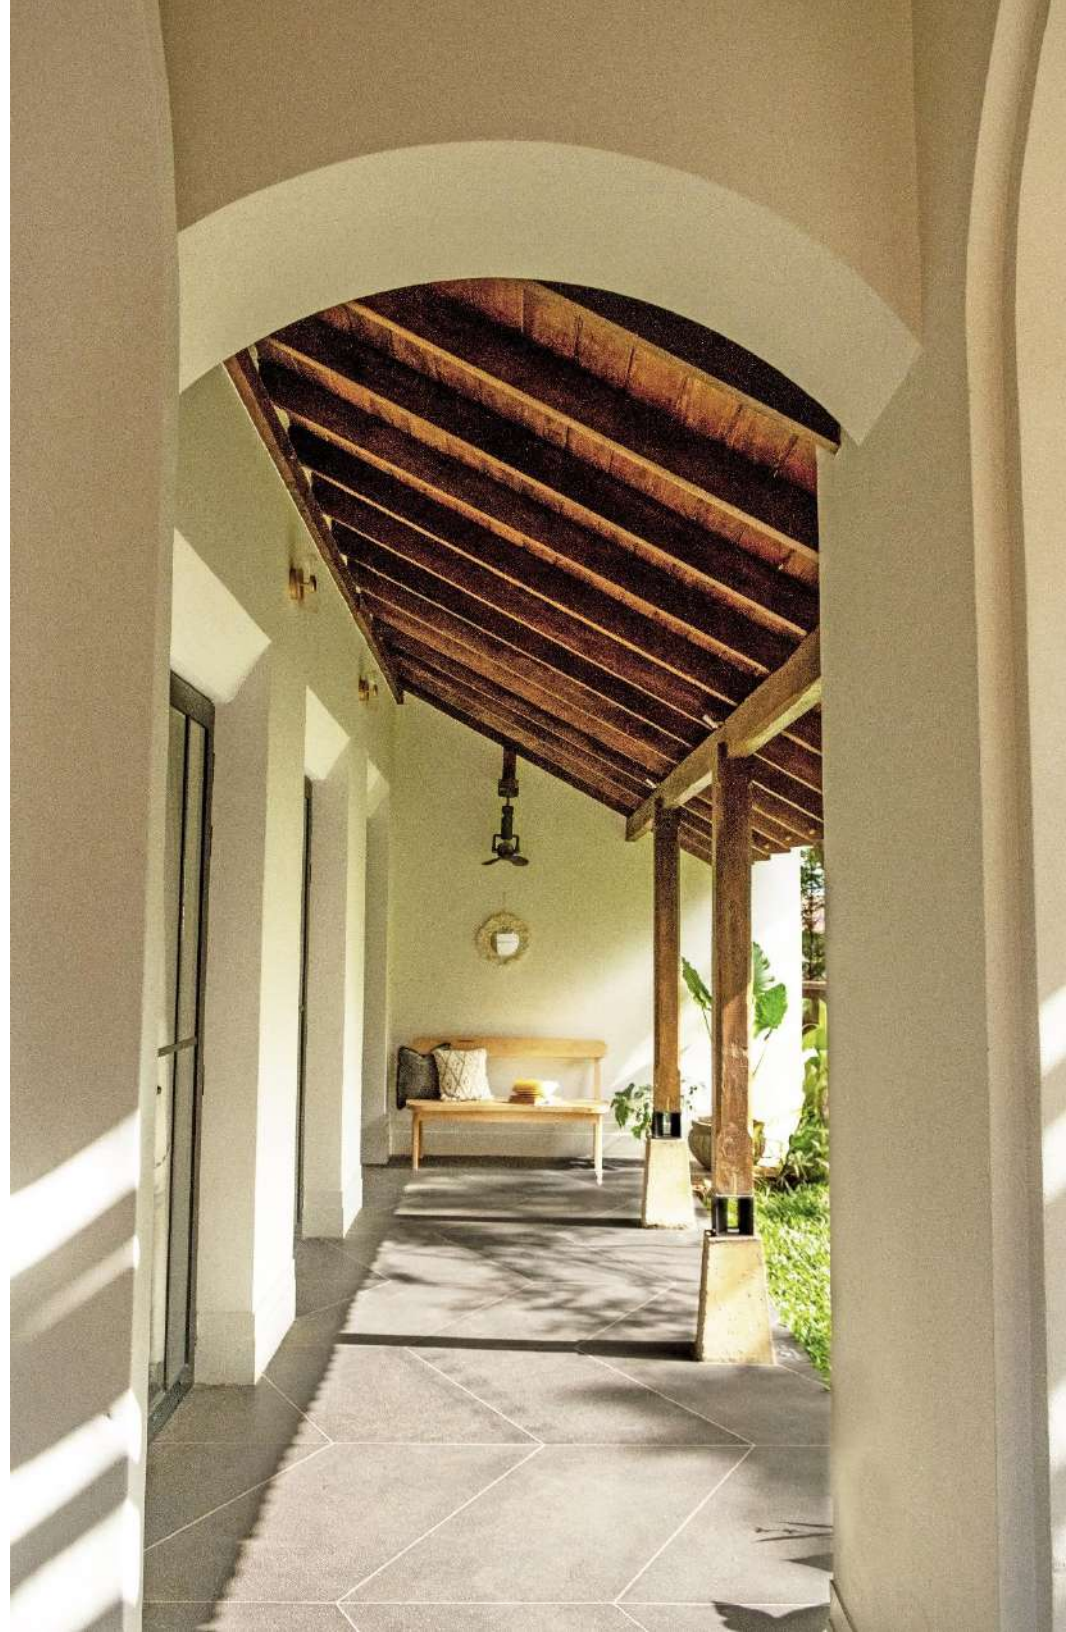

LT415 - ANJUNA
4 BEDROOM VILLA

ABOUT THE VILLA

LT415 - A cut above villa with 4 Master bedrooms by the pool, a private pool and an entertainment room.*Located in the heart of Anjuna village, North Goa. LT415 is the place to go if you're searching for a truly unique and magnificent vacation home. This stunning 4-bedroom property is built on a single level, with a lovely courtyard pool directly outside each bedroom. The villa is elegantly incorporated into a tropical garden and gives stunning access to natural light, inspired by Indo-Portuguese architecture. The interior design is extremely unique, and the villa has all of the conveniences you could possibly desire. LT415 is a great place to visit whether you're searching for a romantic getaway or a family vacation. It comes with a full time chef, a butler and round the clock housekeeping staff to assist you with anything and everything.