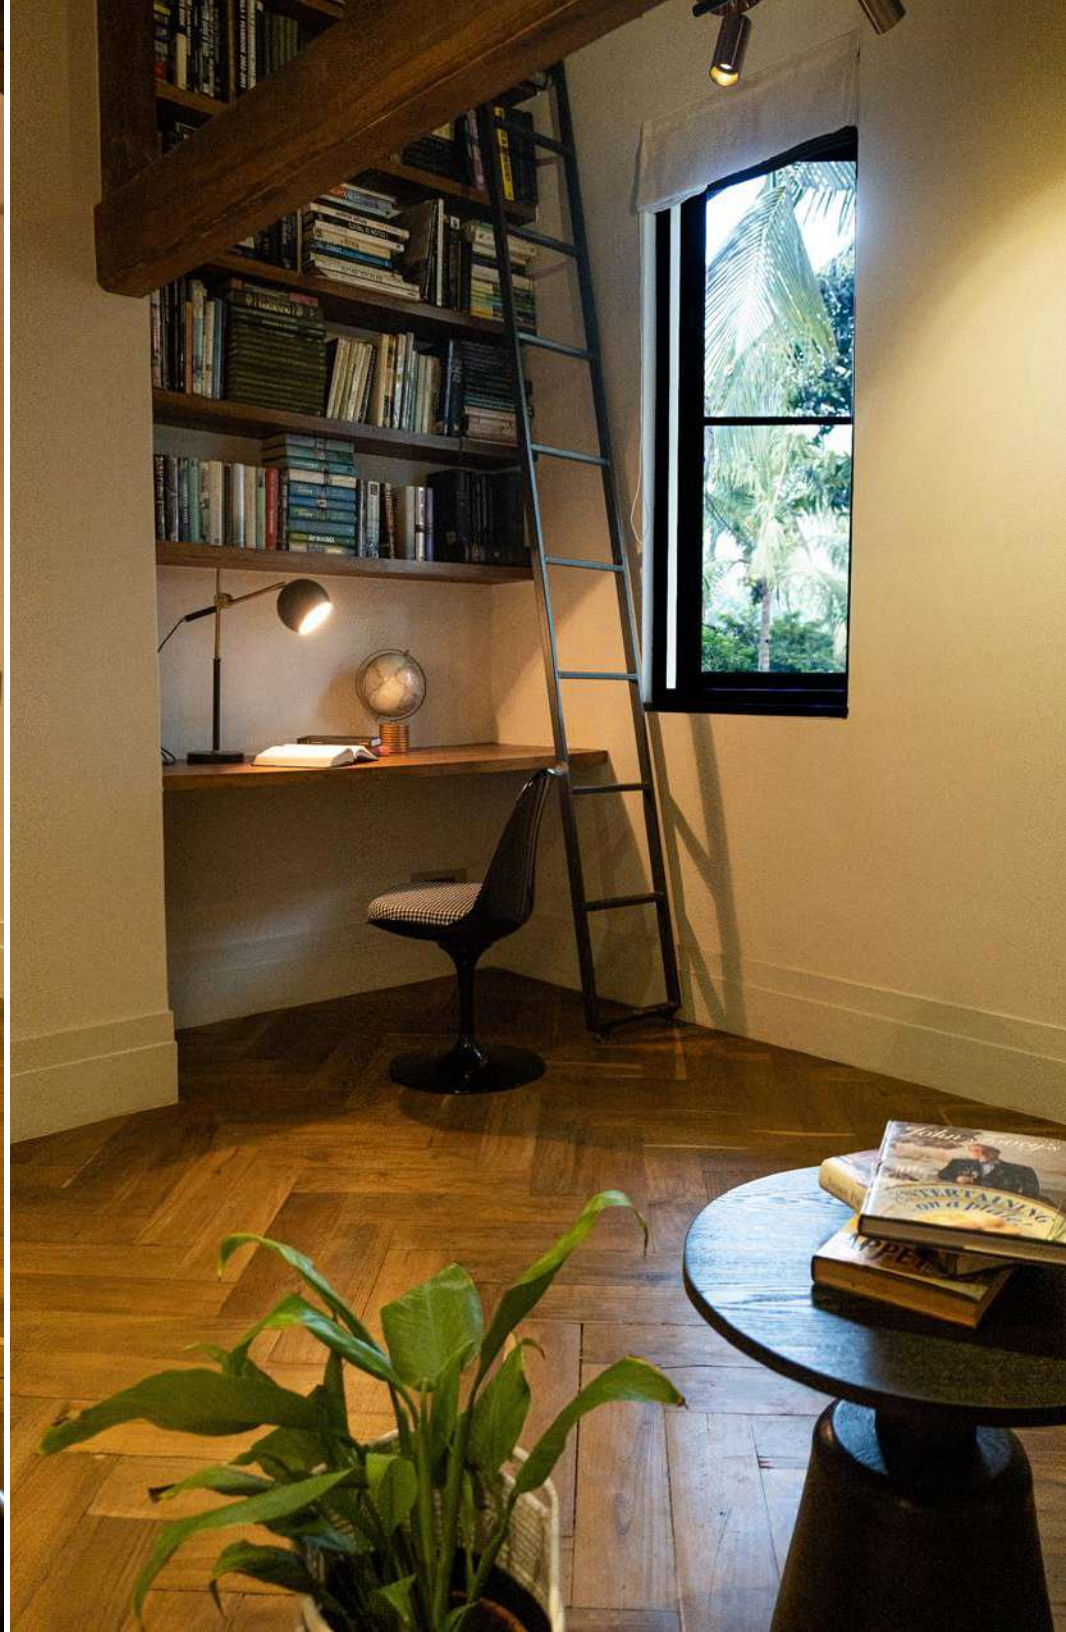

LT415 - ANJUNA
4 BEDROOM VILLA

ABOUT THE VILLA

LT415 - A cut above villa with 4 Master bedrooms by the pool, a private pool and an entertainment room.*Located in the heart of Anjuna village, North Goa. LT415 is the place to go if you're searching for a truly unique and magnificent vacation home. This stunning 4-bedroom property is built on a single level, with a lovely courtyard pool directly outside each bedroom. The villa is elegantly incorporated into a tropical garden and gives stunning access to natural light, inspired by Indo-Portuguese architecture. The interior design is extremely unique, and the villa has all of the conveniences you could possibly desire. LT415 is a great place to visit whether you're searching for a romantic getaway or a family vacation. It comes with a full time chef, a butler and round the clock housekeeping staff to assist you with anything and everything.