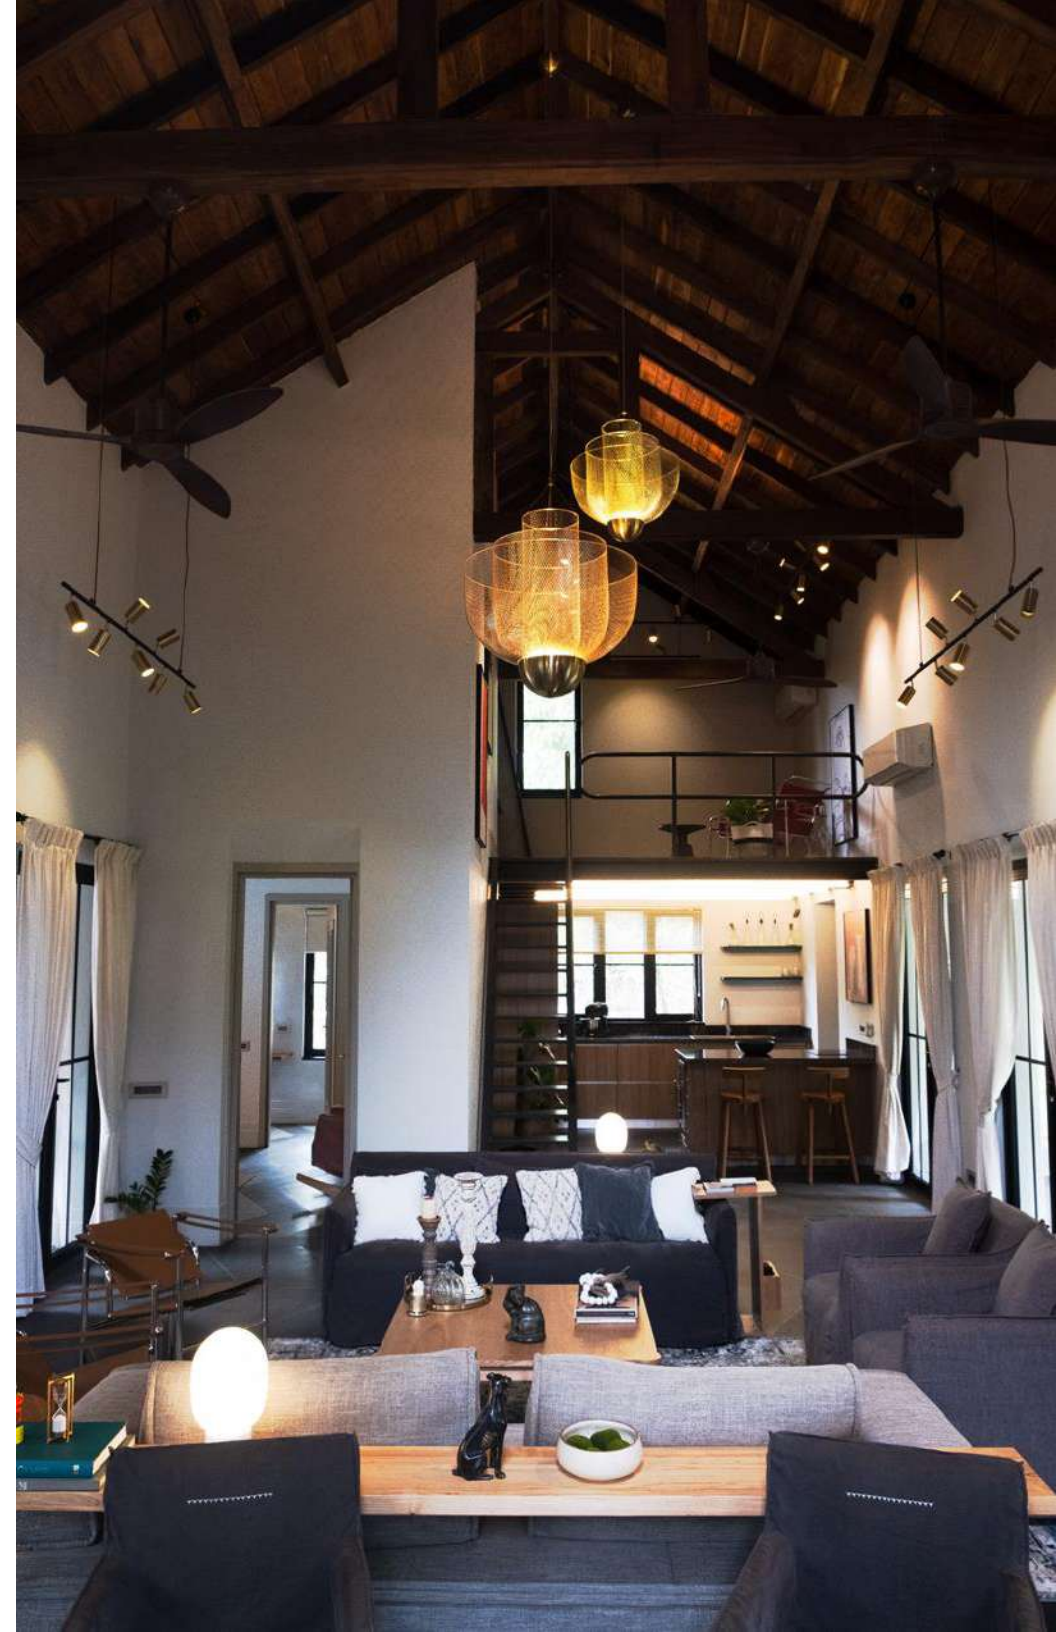

LT415 - ANJUNA
4 BEDROOM VILLA

ABOUT THE VILLA

LT415 - A cut above villa with 4 Master bedrooms by the pool, a private pool and an entertainment room.*Located in the heart of Anjuna village, North Goa. LT415 is the place to go if you're searching for a truly unique and magnificent vacation home. This stunning 4-bedroom property is built on a single level, with a lovely courtyard pool directly outside each bedroom. The villa is elegantly incorporated into a tropical garden and gives stunning access to natural light, inspired by Indo-Portuguese architecture. The interior design is extremely unique, and the villa has all of the conveniences you could possibly desire. LT415 is a great place to visit whether you're searching for a romantic getaway or a family vacation. It comes with a full time chef, a butler and round the clock housekeeping staff to assist you with anything and everything.